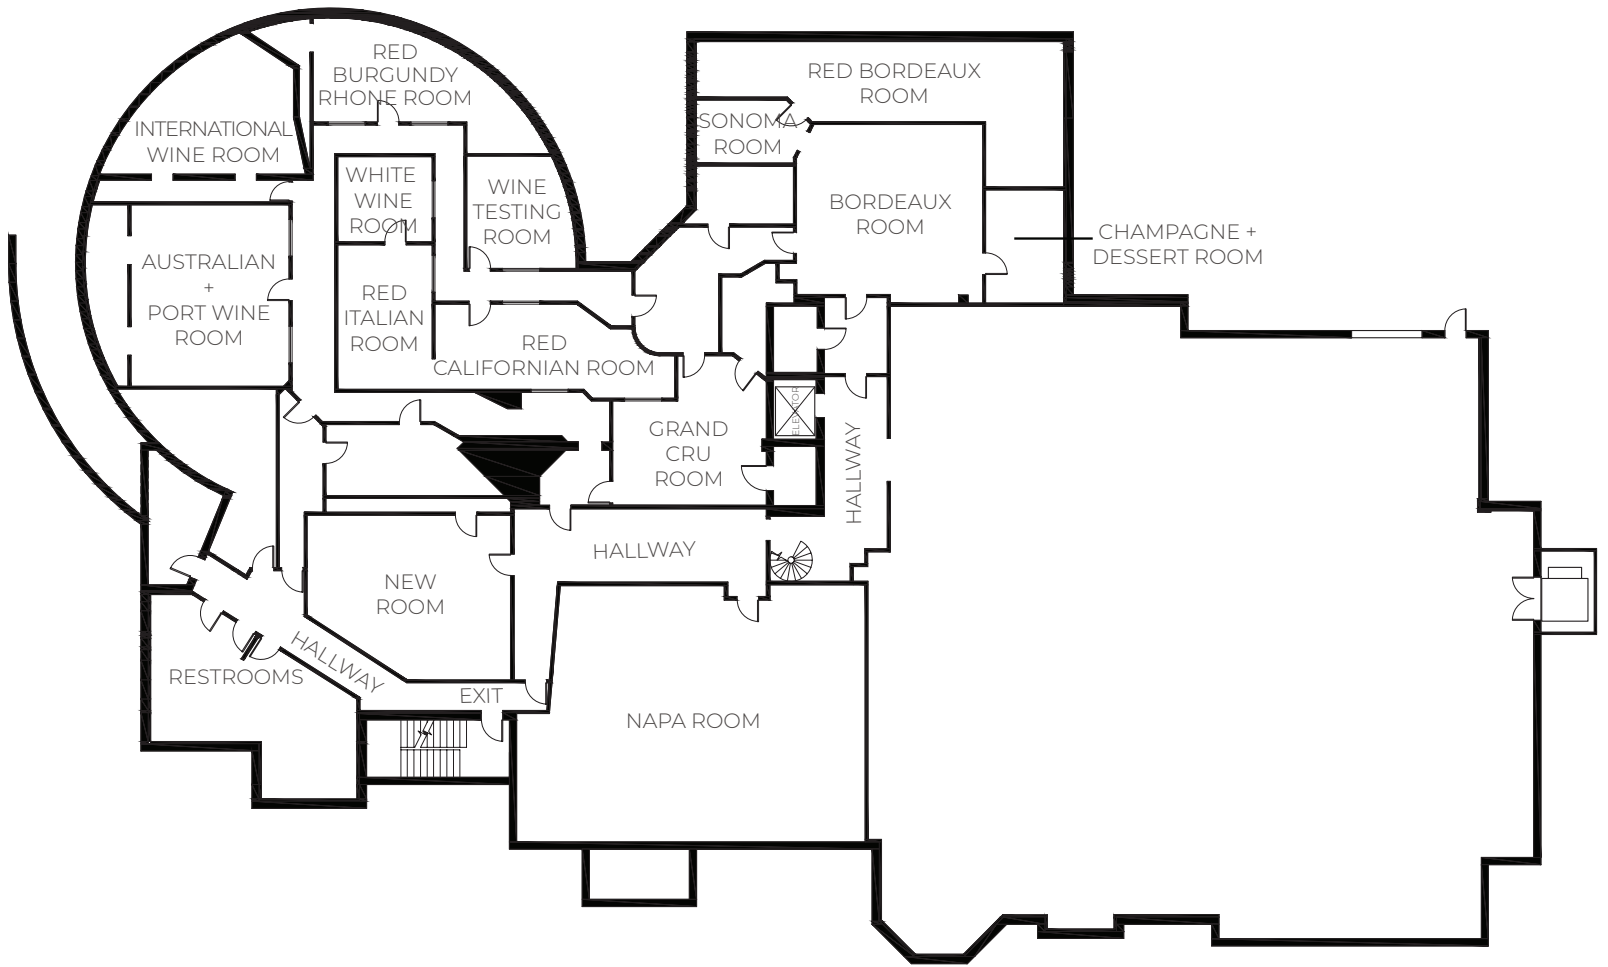

- 1 Ballroom
- 10 Break-Out Rooms
- 5 Restaurants
- 3 Distinct Reception Venues

MEETING + BANQUET FACILITIES

VENUE	DIMENSIONS W' x L' x H'	SQUARE FEET	CLASSROOM	RECEPTION	BANQUET
Emerald Ballroom	SEE BELOW	5,365	225	450	360 / 310 D
Emerald I	37' x 50' x 20'	1,850	75	150	115 / 90 D
Emerald II	37 x 86' x 20'	3,182	150	300	240 / 200 D
Garden Room	52' x 28' x 9'	1,456	60	100	70 / 50 D
Garden Patio {Outdoor}	62' x 18'	1,116	n/a	100	
Wedding Garden {Outdoor}				250	
Grand Rotunda	70' Diameter	2,500		225	180
Chestnut Room	74' x 34' x 9'	2,500	54	150	100 / 60 D
Napa Room	45' x 36' x 9'	1,620	60	100	80
Restaurant Latour	34' x 26' x 9'	884			32
Crystal Tavern	52' x 28' x 9'	1,456		100	50
The Wine Cellar		Over 6,000			
The Bordeaux Room	27' x 25' x 9'	675		50	25
The Grand Cru Room	22' x 21' x 9'	462		24	12
Silver Springs Room	42' x 41'	1,681	50	105	60
Flora Springs Room	26' x 42' x 9'	1,092	40	100	60
Saratoga Room*	69' x 33' x 9'	2,297	60	125	100 / 60 D
The Cigar Bar	35' x 25' x 9'	875			60
Willow Springs Board Room	25' x 28' x 9'	700	30	60	40
Gallium Board Room	26' x 16' x 9'	416	12		
The Tropical Biosphere	100' x 100'	10,000		300	
Fire & Water Terrace {Outdoor}	75' x 50'	3,750		600	450
Chef's Garden {Outdoor}	30' x 20'	600		100	50
Springs Bistro {Indoor}	38' x 46' x 10'	1,748		60	40
Springs Bistro {Outdoor}	55' x 64'	3,520			80 / 85
Cliff's Lounge		3,520		50	
Amphitheatre {Outdoor}					
Big Sky Pavilion {Outdoor - Seasonal}	82' x 82'	6,700	375	500	400/ 350 D

Please note that capacities are subject to change based on set-up requirements.

{*Room can be divided. D = Dance Floor}

GRAND CASCADES LODGE — WINE CELLAR LEVEL

GRAND CASCADES LODGE — GROUND LEVEL

GRAND CASCADES LODGE — MAIN LEVEL