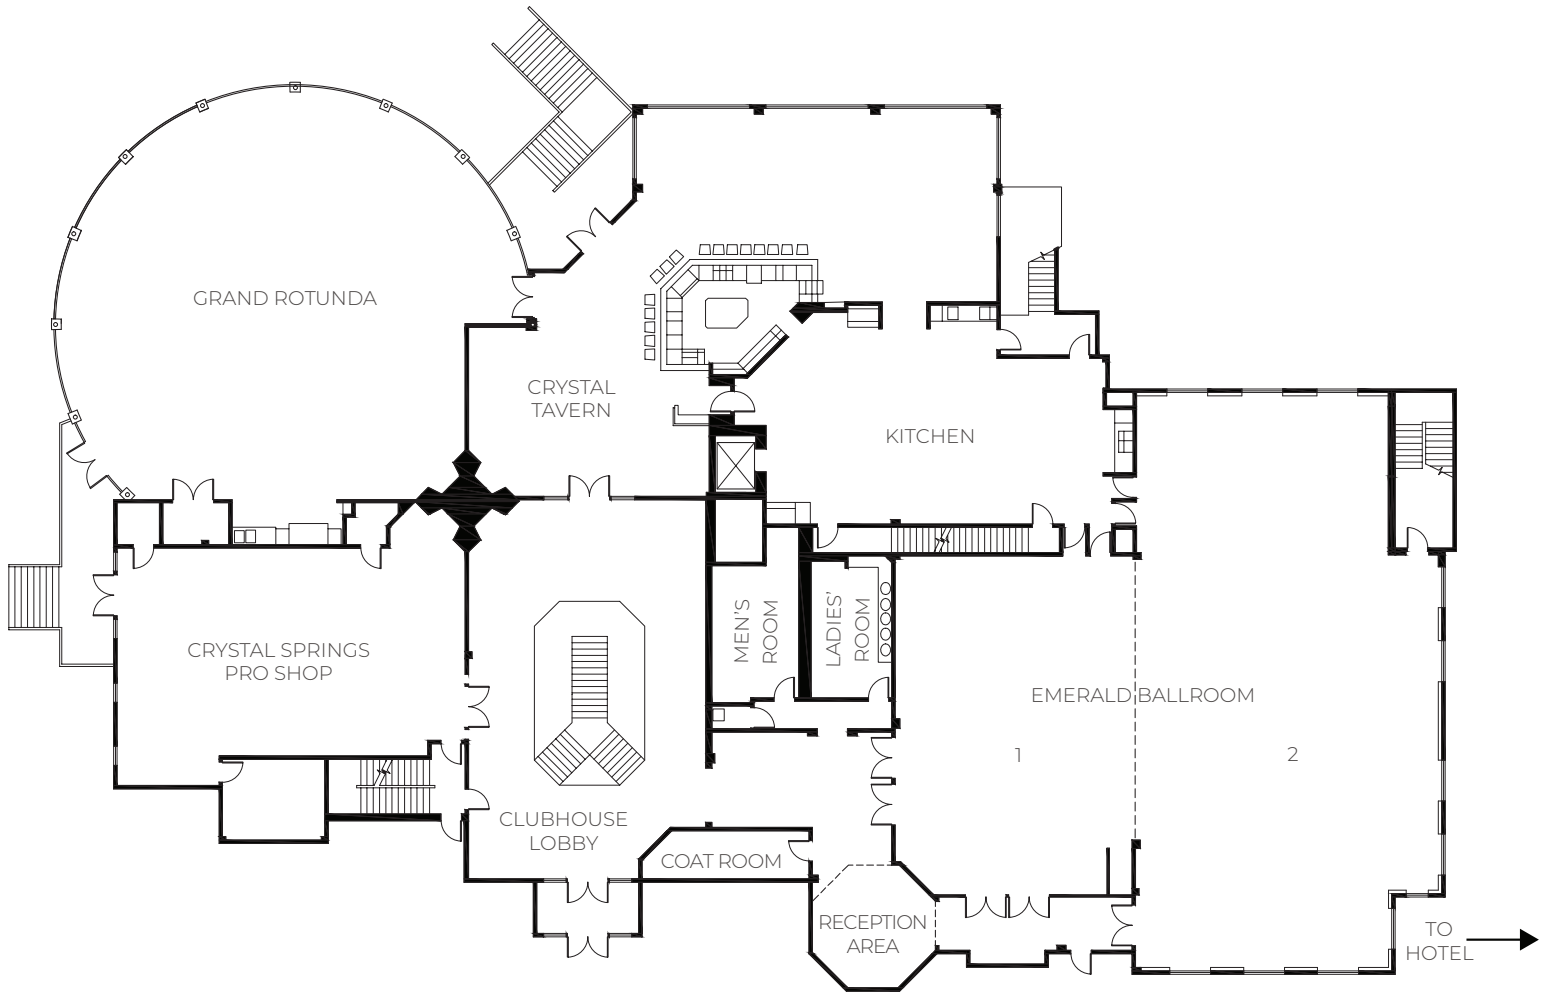

- 1 Ballroom
- 10 Break-Out Rooms
- 5 Restaurants
- 3 Distinct Reception Venues

MEETING + BANQUET FACILITIES

VENUE	DIMENSIONS W' x L' x H'	SQUARE FEET	CLASSROOM	RECEPTION	BANQUET
Emerald Ballroom	SEE BELOW	5,365	225	450	360 / 310 D
Emerald I	37' x 50' x 20'	1,850	75	150	115 / 90 D
Emerald II	37 x 86' x 20'	3,182	150	300	240 / 200 D
Garden Room	52' x 28' x 9'	1,456	60	100	70 / 50 D
Garden Patio {Outdoor}	62' x 18'	1,116	n/a	100	
Wedding Garden {Outdoor}				250	
Grand Rotunda	70' Diameter	2,500		225	180
Chestnut Room	74' x 34' x 9'	2,500	54	150	100 / 60 D
Napa Room	45' x 36' x 9'	1,620	60	100	80
Restaurant Latour	34' x 26' x 9'	884			32
Crystal Tavern	52' x 28' x 9'	1,456		100	50
The Wine Cellar		Over 6,000			
The Bordeaux Room	27' x 25' x 9'	675		50	25
The Grand Cru Room	22' x 21' x 9'	462		24	12
Silver Springs Room	42' x 41'	1,681	50	105	60
Flora Springs Room	26' x 42' x 9'	1,092	40	100	60
Saratoga Room*	69' x 33' x 9'	2,297	60	125	100 / 60 D
The Cigar Bar	35' x 25' x 9'	875			60
Willow Springs Board Room	25' x 28' x 9'	700	30	60	40
Gallium Board Room	26' x 16' x 9'	416	12		
The Tropical Biosphere	100' x 100'	10,000		300	
Fire & Water Terrace {Outdoor}	75' x 50'	3,750		600	450
Chef's Garden {Outdoor}	30' x 20'	600		100	50
Springs Bistro {Indoor}	38' x 46' x 10'	1,748		60	40
Springs Bistro {Outdoor}	55' x 64'	3,520			80 / 85
Cliff's Lounge		3,520		50	
Amphitheatre {Outdoor}					
Big Sky Pavilion {Outdoor - Seasonal}	82' x 82'	6,700	375	500	400/ 350 D

Please note that capacities are subject to change based on set-up requirements.

{*Room can be divided. D = Dance Floor}

GRAND CASCADES LODGE — WINE CELLAR LEVEL

GRAND CASCADES LODGE — GROUND LEVEL

GRAND CASCADES LODGE — MAIN LEVEL