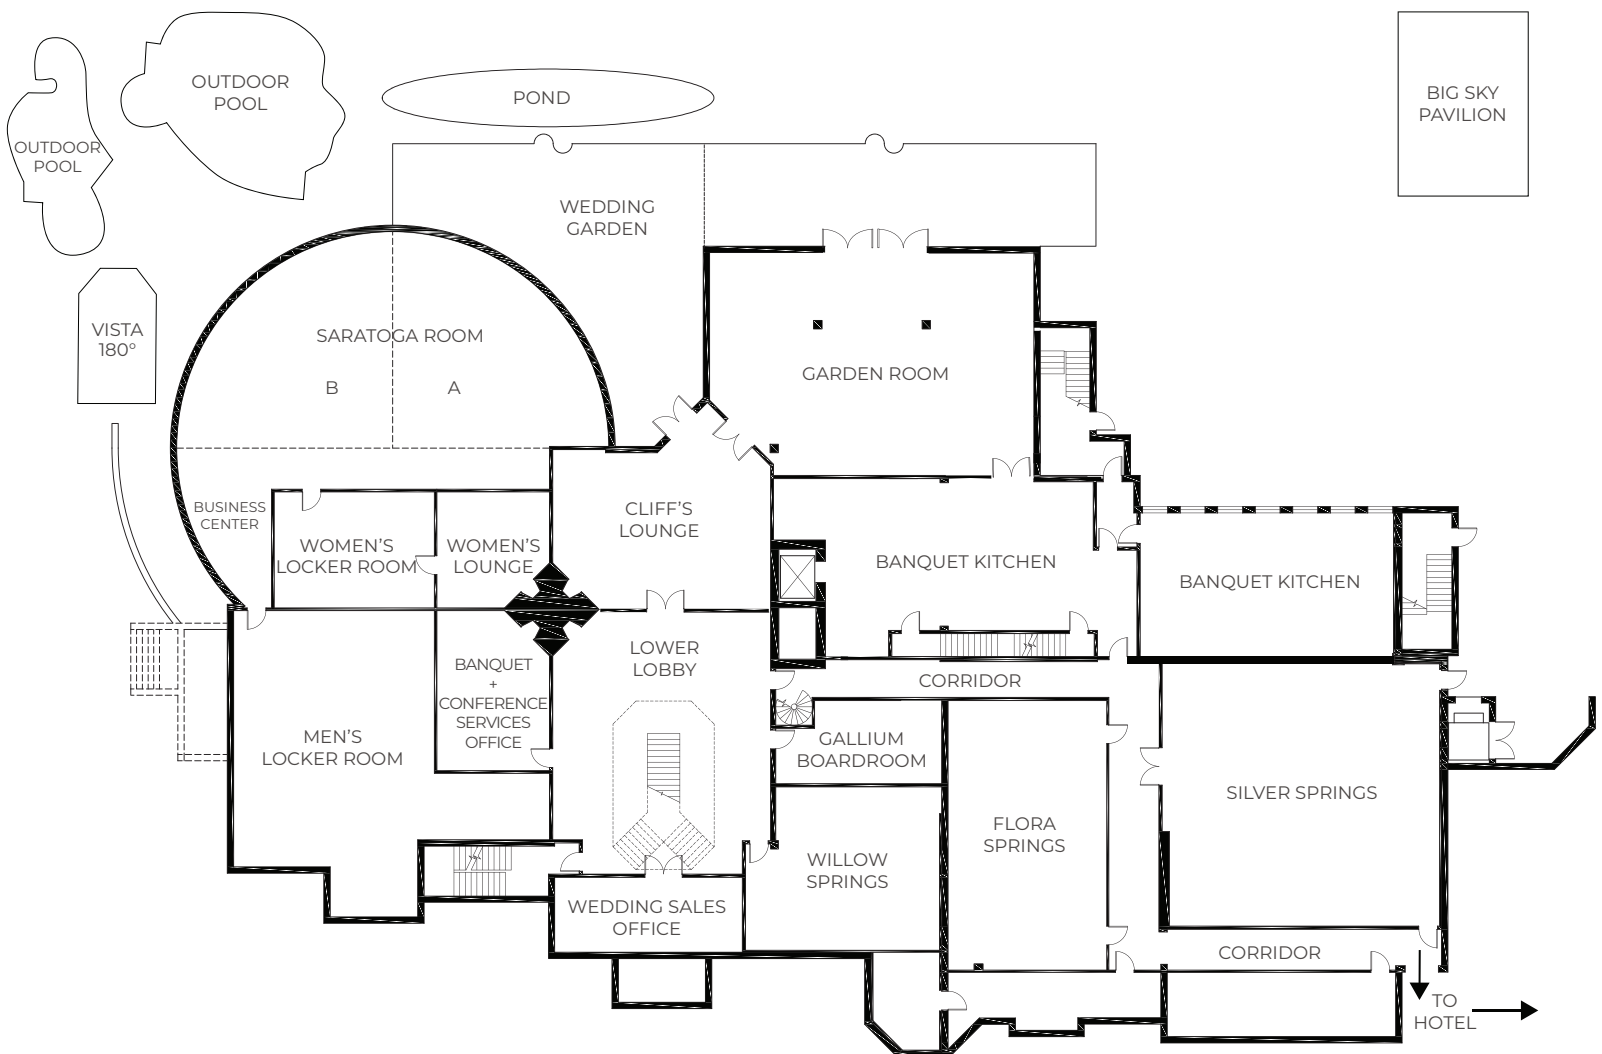

- 1 Ballroom
- 10 Break-Out Rooms
- 5 Restaurants
- 3 Distinct Reception Venues

MEETING + BANQUET FACILITIES

VENUE	DIMENSIONS W' x L' x H'	SQUARE FEET	CLASSROOM	RECEPTION	BANQUET
Emerald Ballroom	SEE BELOW	5,365	225	450	360 / 310 D
Emerald I	37' x 50' x 20'	1,850	75	150	115 / 90 D
Emerald II	37 x 86' x 20'	3,182	150	300	240 / 200 D
Garden Room	52' x 28' x 9'	1,456	60	100	70 / 50 D
Garden Patio {Outdoor}	62' x 18'	1,116	n/a	100	
Wedding Garden {Outdoor}				250	
Grand Rotunda	70' Diameter	2,500		225	180
Chestnut Room	74' x 34' x 9'	2,500	54	150	100 / 60 D
Napa Room	45' x 36' x 9'	1,620	60	100	80
Restaurant Latour	34' x 26' x 9'	884			32
Crystal Tavern	52' x 28' x 9'	1,456		100	50
The Wine Cellar		Over 6,000			
The Bordeaux Room	27' x 25' x 9'	675		50	25
The Grand Cru Room	22' x 21' x 9'	462		24	12
Silver Springs Room	42' x 41'	1,681	50	105	60
Flora Springs Room	26' x 42' x 9'	1,092	40	100	60
Saratoga Room*	69' x 33' x 9'	2,297	60	125	100 / 60 D
The Cigar Bar	35' x 25' x 9'	875			60
Willow Springs Board Room	25' x 28' x 9'	700	30	60	40
Gallium Board Room	26' x 16' x 9'	416	12		
The Tropical Biosphere	100' x 100'	10,000		300	
Fire & Water Terrace {Outdoor}	75' x 50'	3,750		600	450
Chef's Garden {Outdoor}	30' x 20'	600		100	50
Springs Bistro {Indoor}	38' x 46' x 10'	1,748		60	40
Springs Bistro {Outdoor}	55' x 64'	3,520			80 / 85
Cliff's Lounge		3,520		50	
Amphitheatre {Outdoor}					
Big Sky Pavilion {Outdoor - Seasonal}	82' x 82'	6,700	375	500	400/ 350 D

Please note that capacities are subject to change based on set-up requirements.

{*Room can be divided. D = Dance Floor}

GRAND CASCADES LODGE — WINE CELLAR LEVEL

GRAND CASCADES LODGE — GROUND LEVEL

GRAND CASCADES LODGE — MAIN LEVEL