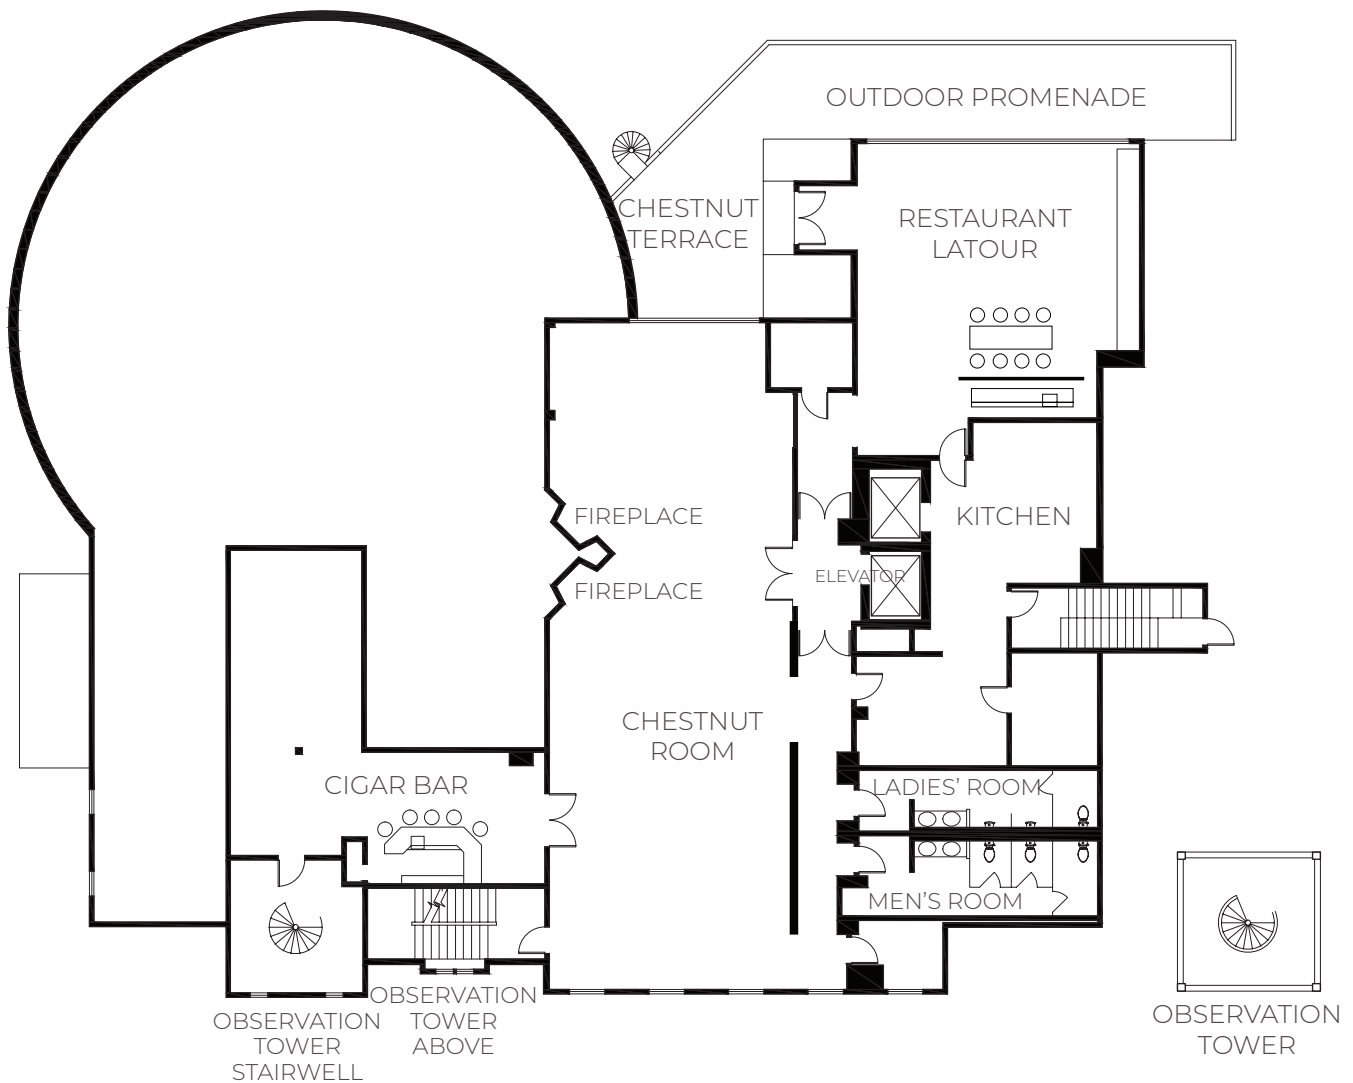

GRAND CASCADES LODGE — SECOND LEVEL