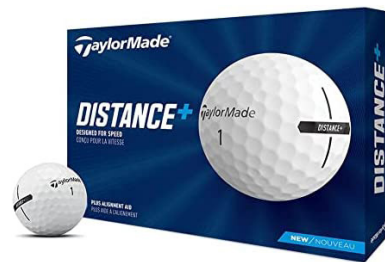

Logo Ball Easy Distance — 1 Dozen

GREG N
GREG NC

$37.50