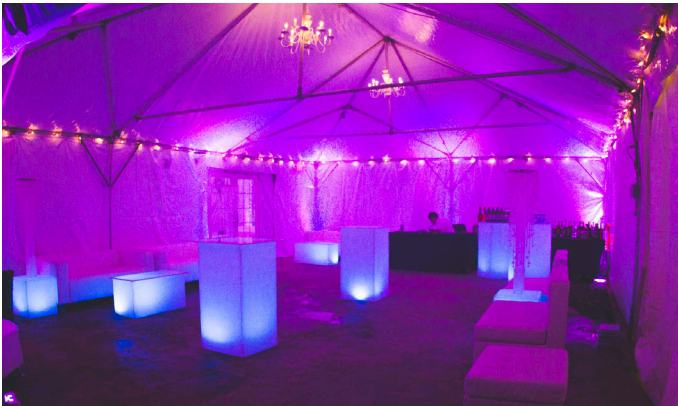

ASSORTED DOUGHNUT WALL

COFFEE + CAPPUCCINO BAR

16.00 per person

\$1,000 set up fee for the Grand Rotunda, \$2,000 set up fee for the Biosphere,
\$150 bartender fee, per every 75 guests. \$1,500 food and beverage minimum
Open Bar — \$12 per person, per hour. Last call is 1:00am — Event ends 1:30am.

TALL BACK LEATHER SOFAS {4}

2x3 LED COFFEE TABLES {6}

RECOMMENDED A LA CARTE ITEMS

4' LED BAR SECTIONS
195.00

6' LED BAR SECTIONS
250.00

LED BACK BAR
250.00

PIPE & DRAPE
15.00-18.00 per linear foot

CURVED BENCHES WITH LED CUBES

STRAIGHT BENCH

TUFTED SECTIONALS

LED HIGH BOYS & LEATHER STOOLS

COFFEE TABLE

ROUND OTTOMAN

WHITE LEATHER
2' x 3' OTTOMAN

CLUB SOFAS

TALL BACK SOFA